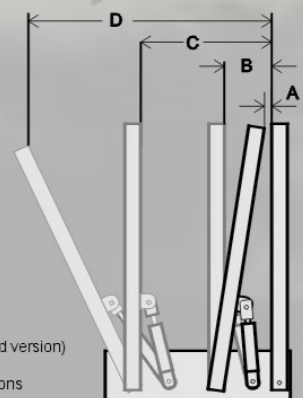

NEXT GENERATION NURSERY JAWS®