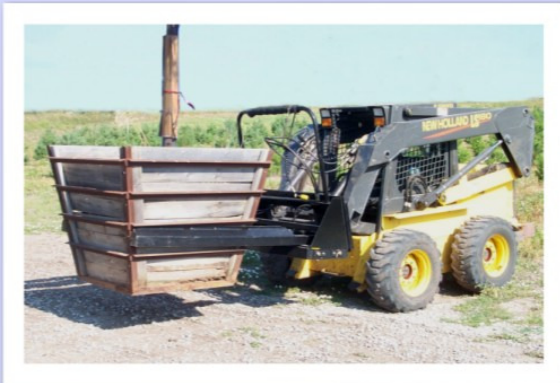

# NEXT GENERATION™ by DPM

The Next Generation Nursery Jaws® are the newest addition to the Nursery Jaws® family of material handling attachments. Next Generation Nursery Jaws® has impressive capacity with heavy duty construction for long life. The Next Generation Nursery Jaws® incorporates the versatility of the Nursery Jaws® II's method of handling materials but with a greater capacity, greater range of motion, and with virtually no maintenance! From large to small, now you can do it all!

Next Generation Nursery Jaws® handle up to 65" B&B, 36" boxes (up to 48" with the expanded model) containers, grow-bags, rocks & boulders up to 2 1/2 tons

Two functions to adjust parallel width of forks, with a wider range of adjustment than the Nursery Jaws® II. The ability to handle materials either by using the pivot fork or the parallel movement of the pivot arm makes it extremely USER FRIENDLY!

"The steadily increasing quantity of Nursery Jaws® in our production holding area is the best example of the pivotal role they play in efficiently moving and loading thousands and thousands of heavy, balled and burlapped trees.

We've tried two other varieties and our loaders like Nursery Jaws® the best! With minimal, if any, design/breakdown issues, we find them extremely reliable and absolutely perfect for our size, weight and safety needs. "