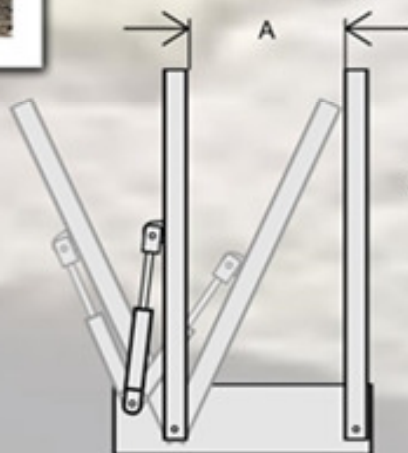

HD MINI NURSERY JAWS®

Small but mighty, the HD Mini Nursery Jaws® is the perfect addition to your walk-behind loader. With a 1500 pound capacity the HD Mini Nursery Jaws® can handle your toughest jobs with ease. Like all the larger Nursery Jaws®, the HD Mini Nursery Jaws® can move B&B, containers, boxes, and rocks & boulders. Coupled with a mini skid steer or track loader, the HD Mini Nursery Jaws® allows you to transport your landscaping material in tight places, through gates and down narrow aisles. The HD Mini Nursery Jaws® will make your Mini loader mighty!

- Mini Nursery Jaws® handles up to 36" B&B, containers, & small rocks & boulders
- Lightweight & compact for use in tight spaces

HMini™

NJJR™

Fork Length	36", 42" or 48"	50" or 60" options
Fork angle	Fixed @ 22 degrees	Fixed @ 22 degrees
Fork Face Material	5" Tread Plate	5" Tread Plate
Parallel Spread of forks	13" 17"	14" 18"
Weight	300 lbs.	500 lbs.
Carrying Capacity	1500 lbs.	1500 lbs.
Hydraulics	All components rated for 3000 psi 2-5 GPM adequate for speed of operation.	All components rated for 3000 psi 2-5 GPM adequate for speed of operation.
Largest Rootball capacity	36"	36"